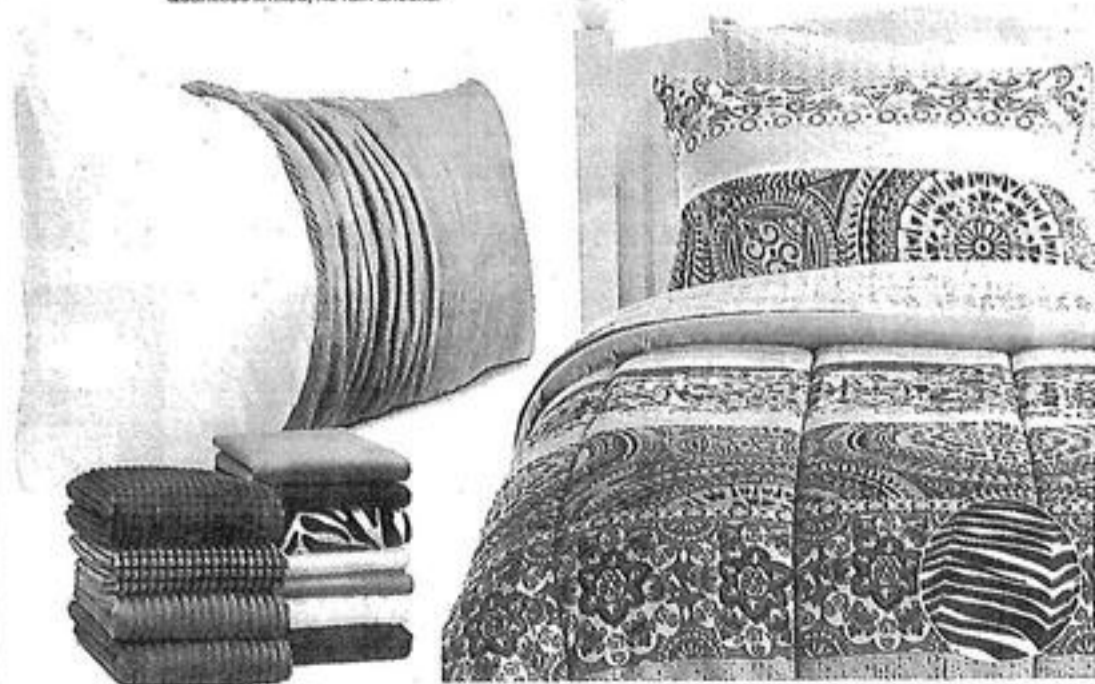

5% OFF OUR EVERYDAY LOW PRICES WITH REDcard

at Target and Target.com plus
Free Shipping at Target.com.

Some restrictions apply. See page 26 for details.

$7

SALE
EACH, ROOM ESSENTIALS
BODY PILLOW OR COVER
Styles shown and more. REG. 9.99
Quantities limited; no rain checks.

$35

SAVE $19
TWIN XHILARATION®
COMPLETE BED SET
REG. 54.99