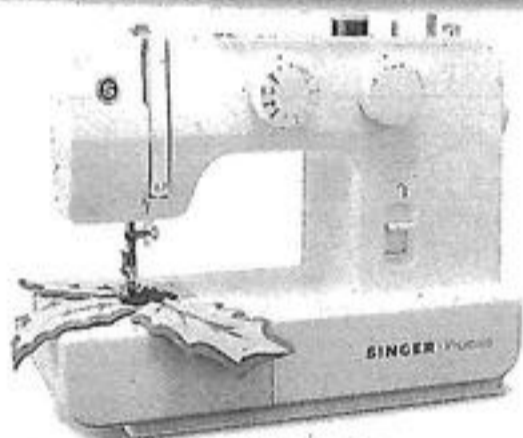

SALE STARTS 9 PM TONIGHT!

DOORBUSTER

\$59

SAVE \$40
ELECTROLUX 2-IN-1
ERGORAPIDO
vacuum with detachable
handheld vac. Quantities
limited; no rain checks.
REG. 99.99

**WHILE
QUANTITIES
LAST!**

37.99

EACH, PERSONAL APPLIANCE
• Norelco PowerTouch razor. No. PT730. REG. 59.99
• Sonicare Essence. REG. 61.99
• Oral-B power toothbrush. No. PC1000.
Norelco PowerTouch razor No. AT920. Reg. 119.99, sale 89.99
Quantities limited; no rain checks.