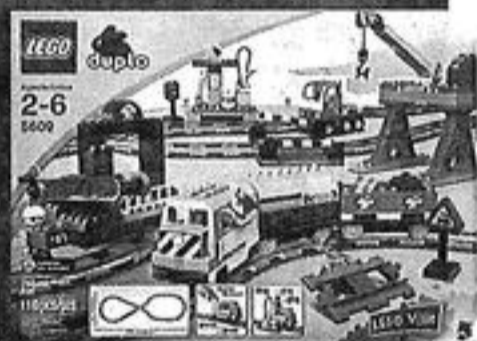

DOORBUSTER

29⁹⁹

SAVE \$13
FISHER-PRICE
IMAGINEXT MEGA
T-REX WITH
EXCLUSIVE
BONUS RAPTOR

Ages 3 and up.
REG. 42.99

WHILE
QUANTITIES
LAST!

74⁹⁹

SAVE \$25
EACH, LEGO Pirates
of the Caribbean Black
Pearl or Duplo Deluxe
motorized train set with
10' track. Quantities limited,
no rain checks. REG. 99.99