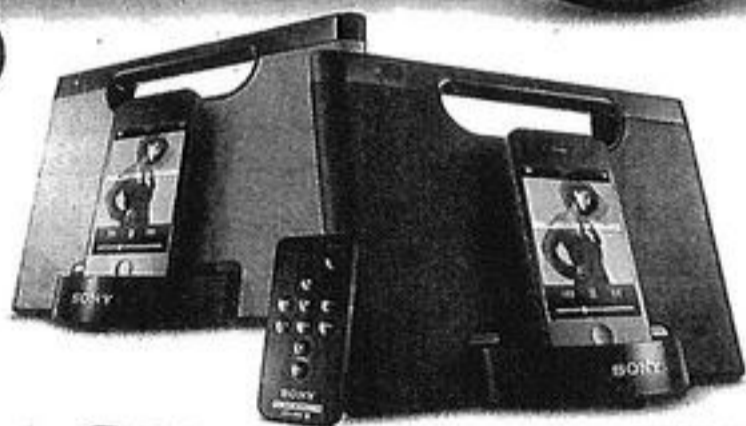

DOORBUSTER

WHILE QUANTITIES LAST!

179.99

SAVE \$20
BEATS SOLO HD
HEADPHONES* in
several colors. REG. 199.99
• 10% off all other Beats
headphones.

*Quantities limited; no rain checks.

39.99

SAVE \$40
SONY PORTABLE
iPhone®/iPod®
DOCK with remote.
In silver or black.
REG. 79.99