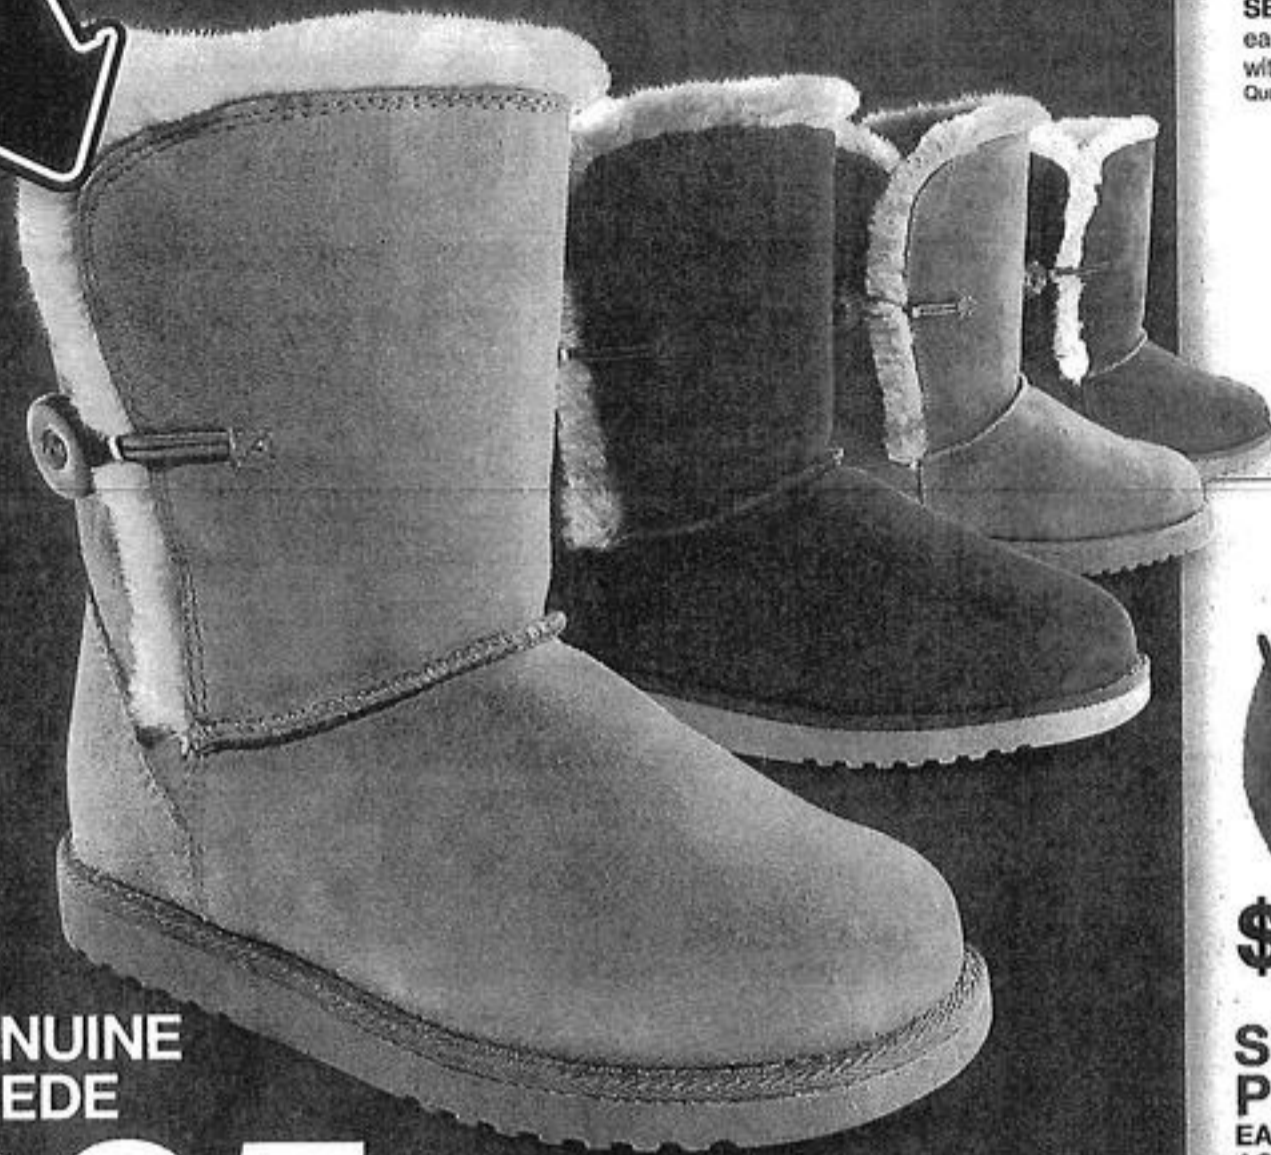

GENUINE SUEDE

$25

SALE

WOMEN'S XHILARATION GENUINE SUEDE BOOTS Style shown. REG. 34.99