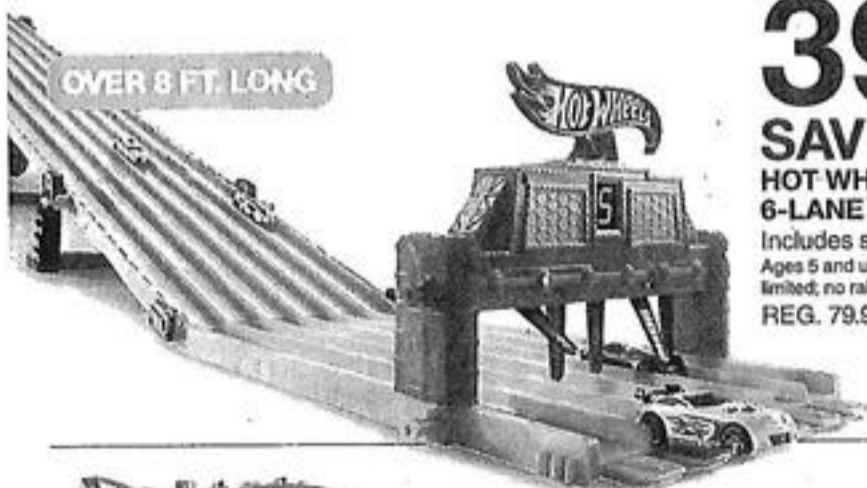

**AIR HOGS R/C
SHARPSHOOTER
HELI** Missile-launching
helicopter. Ages 10 and up.
REG. 34.99

2499

SAVE \$15

**BEYBLADE METAL
FURY DESTROYER
DOME** with two unique
tops. Ages 8 and up.
REG. 39.99

OVER 8 FT. LONG