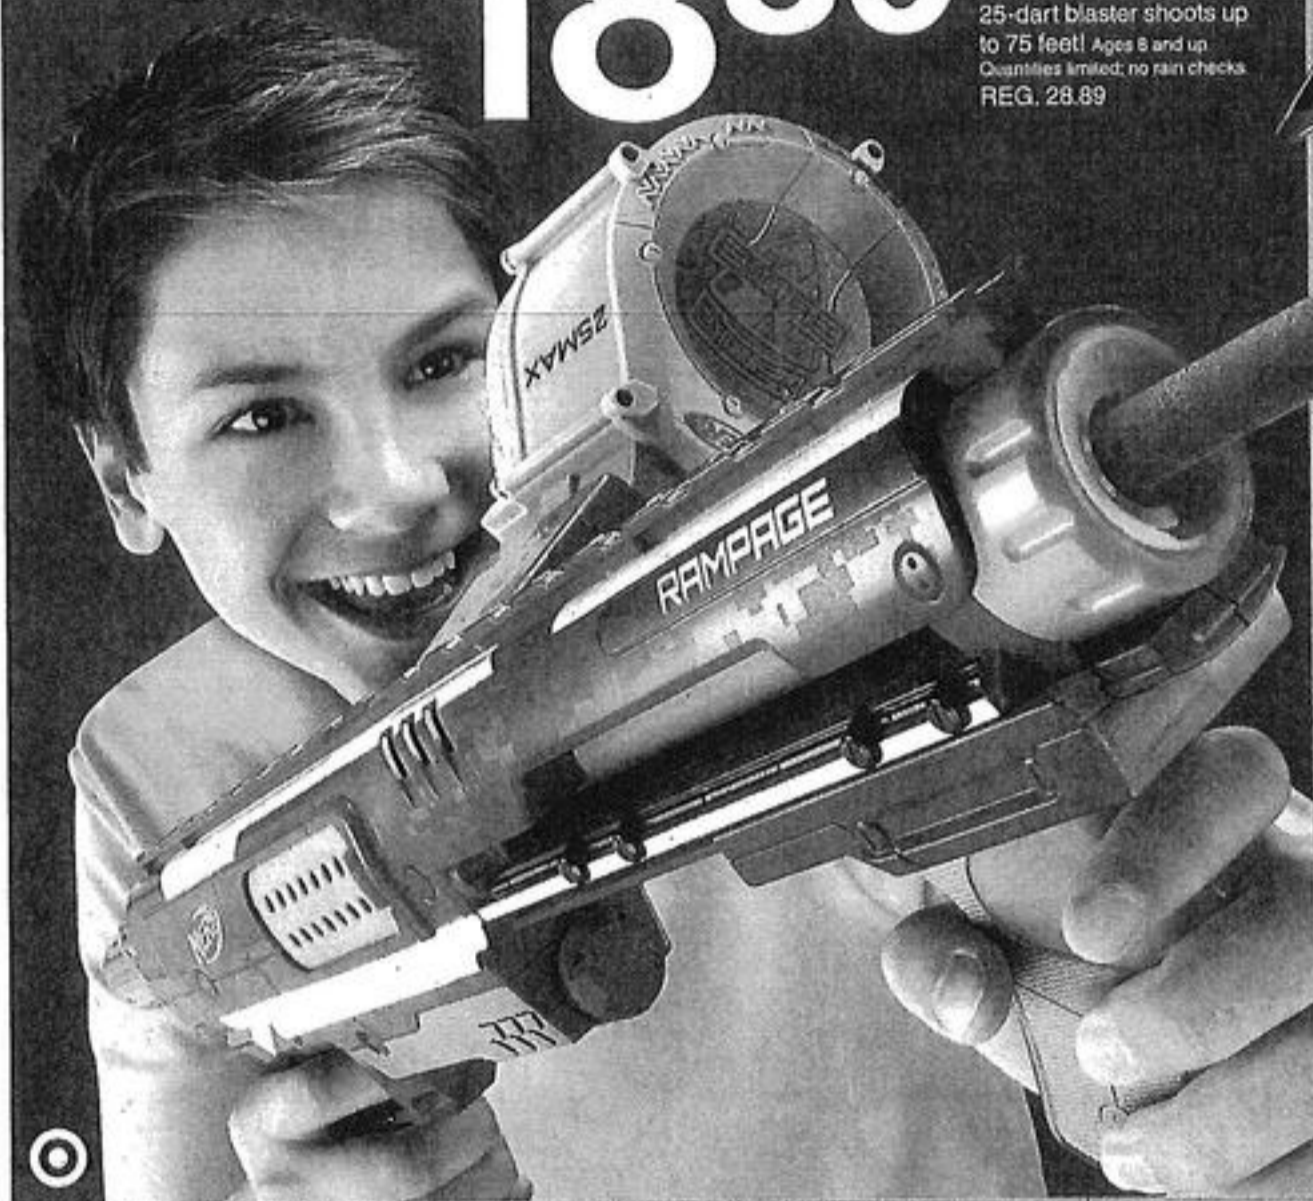

DOORBUSTER

WHILE QUANTITIES LAST!

1889

SAVE \$10

**NERF N-STRIKE
ELITE RAMPAGE**

25-dart blaster shoots up
to 75 feet! Ages 8 and up
Quantities limited; no rain checks.
REG. 28.89

1999

SAVE \$20