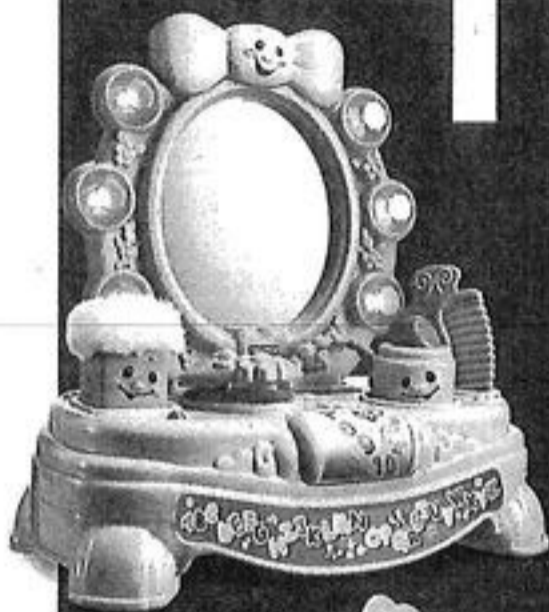

*Titles shown and selected others.

DOORBUSTER

WHILE QUANTITIES LAST!

17.99

SAVE \$12
EACH, FISHER-PRICE
• Poppity-Pop Musical Dino.
• Laugh & Learn
Magical Musical Mirror.
Ages 6 mos. and up.
Quantities limited,
no rain checks.
REG. 29.99