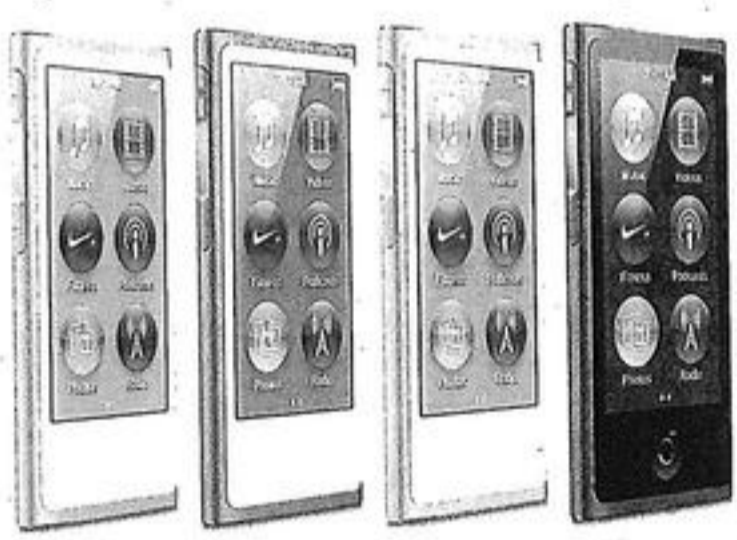

FREE ^{$20} GiftCard
WHEN YOU BUY
THE iPod nano 16GB*
$149
iPod nano® 16GB has
a larger, 2.5" Multi-Touch™
display, plays music,
FM radio and videos.