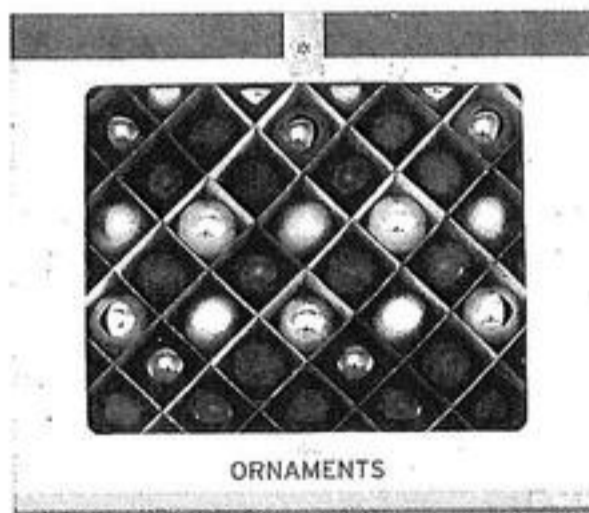

49.99 **SAVE \$50**
2-PC. SET PADDED
BARSTOOLS 2.5" padded
seat. Quantities limited; no rain checks.
REG. 99.99

\$20 **SAVE \$15**
EACH, CAR CARE
GIFT SETS
• 10-pc. Armor All Car Lover's.
• 5-pc. Meguiar's Premium.
Quantities limited; no rain checks.
REG. \$35