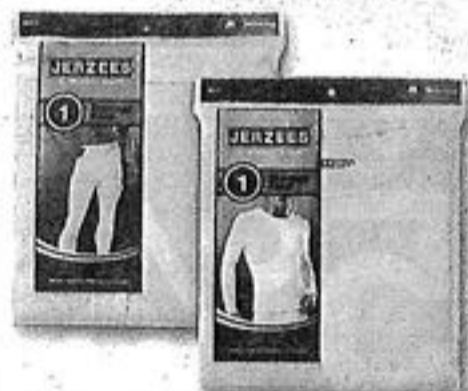

$3 SAVE 45%
EACH, MEN'S JERZEES
THERMAL CREW OR
PANTS* REG. 5.99

5% OFF

at Target and Target.com plus
Free Shipping at Target.com.

Some restrictions apply. See page 26 for details.