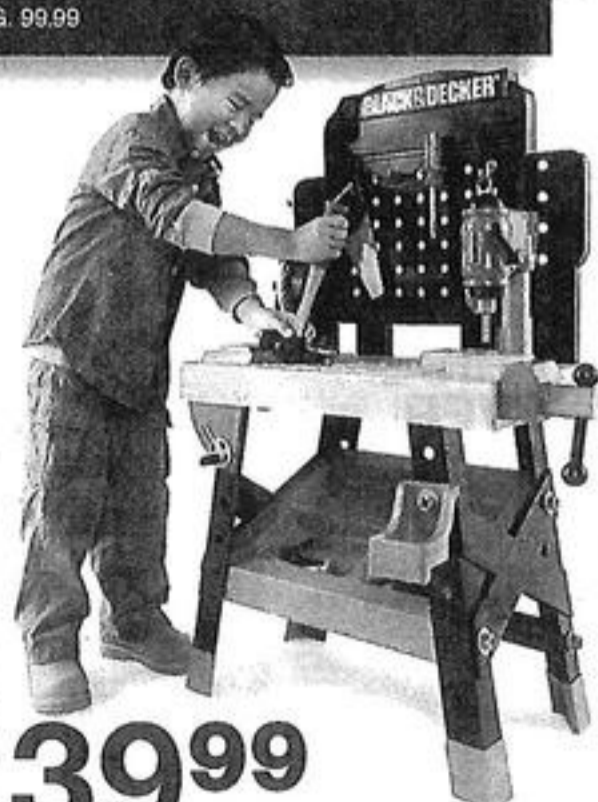

Ages 3 and up.
REG. 11.99

39⁹⁹

SAVE \$20
BLACK & DECKER JUNIOR POWER
TOOL WORKSHOP Over 50 pieces included.
Ages 3 and up. Quantities limited; no rain checks. REG. 59.99

DOORBUSTER

\$20 OUR LOWEST HOLIDAY PRICE
4-PC. LICENSED SLUMBER SET
Includes tent, backpack, sleeping bag and flashlight. REG. 29.99