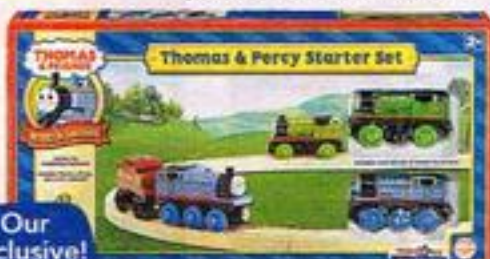

THOMAS & FRIENDS Wooden Railway Thomas & Percy Starter Set  
Ages 2-up. Web# 122012

**Our Exclusive!**

**30% OFF**

THURS. 8PM - FRI. CLOSE

LEGO 3-Tier or 6-Case Workstation Storage Unit

**Sale 27.99**  
Web# 819873